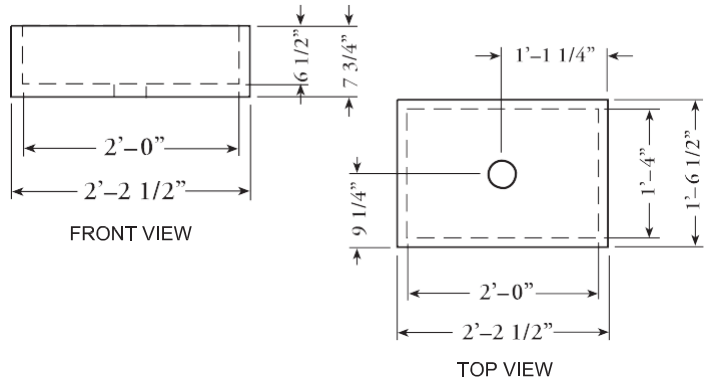

STANDARD SIZE SOAPSTONE SINKS — CUSTOM SIZES AVAILABLE

BOSTON WILLIAMS

O.D. Size	26 1/2" x 18 1/2" x 7 3/4"		
Ship Weight	200 lbs.	Price	\$675.00

CHICAGO-WRIGHT

O.D. Size	30" x 18 1/2" x 10"		
Ship Weight	250 lbs.	Price	\$750.00

NEW ENGLAND DOUBLE BOWL

O.D. Size	36" x 18 1/2" x 10"		
Ship Weight	335 lbs.	Price	\$885.00

Prices do not include shipping. Freight rates available upon request.