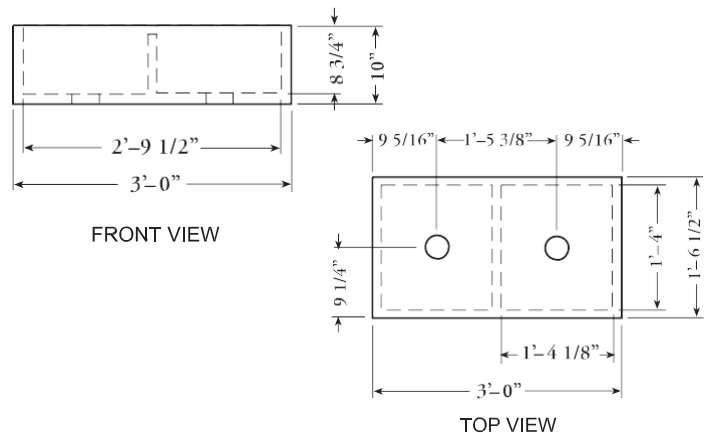

STANDARD SIZE SOAPSTONE SINKS — CUSTOM SIZES AVAILABLE

BOSTON WILLIAMS

O.D. Size	26 1/2" x 18 1/2" x 7 3/4"		
Ship Weight	200 lbs.	Price	\$675.00

CHICAGO-WRIGHT

O.D. Size	30" x 18 1/2" x 10"		
Ship Weight	250 lbs.	Price	\$750.00

NEW ENGLAND DOUBLE BOWL

O.D. Size	36" x 18 1/2" x 10"		
Ship Weight	335 lbs.	Price	\$885.00

Prices do not include shipping. Freight rates available upon request.