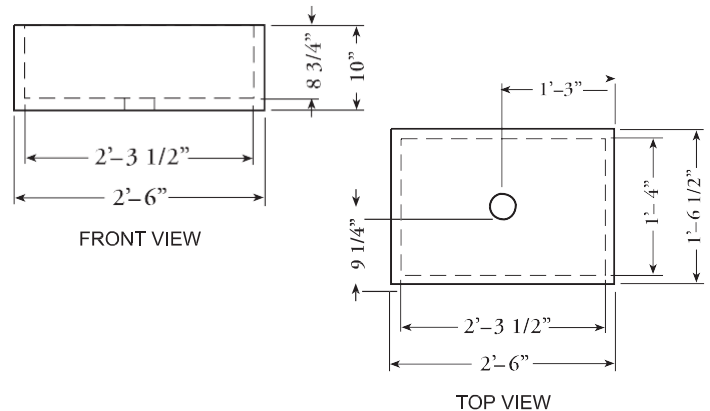

STANDARD SIZE SOAPSTONE SINKS — CUSTOM SIZES AVAILABLE

BOSTON WILLIAMS

O.D. Size	26 1/2" x 18 1/2" x 7 3/4"		
Ship Weight	200 lbs.	Price	\$675.00

CHICAGO-WRIGHT

O.D. Size	30" x 18 1/2" x 10"		
Ship Weight	250 lbs.	Price	\$750.00

NEW ENGLAND DOUBLE BOWL

O.D. Size	36" x 18 1/2" x 10"		
Ship Weight	335 lbs.	Price	\$885.00

Prices do not include shipping. Freight rates available upon request.